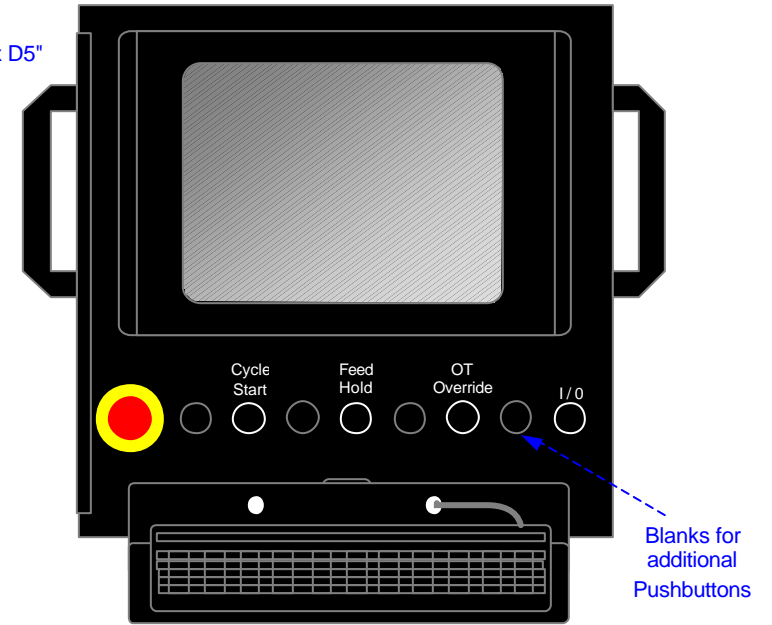

Mounting Options

Box Size
H20" x W20" x D5"

1A-OCOS Operator Station