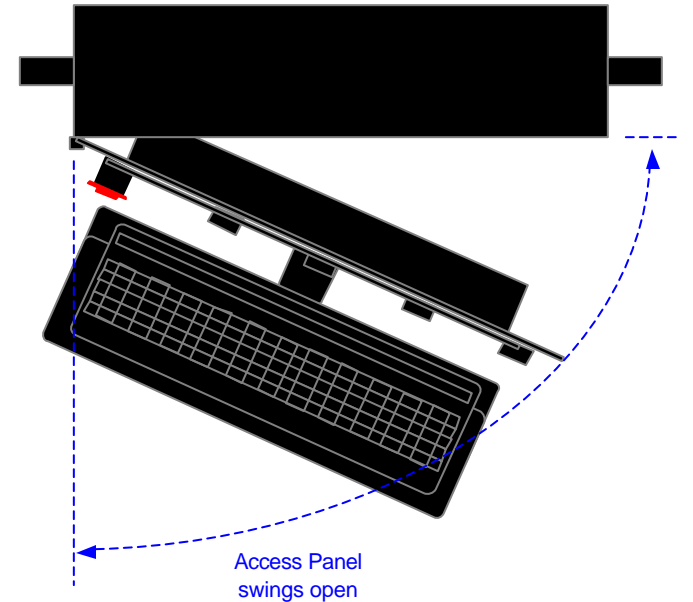

Mounting Options

Box Size
H20" x W20" x D5"

1A-OCOS Operator Station