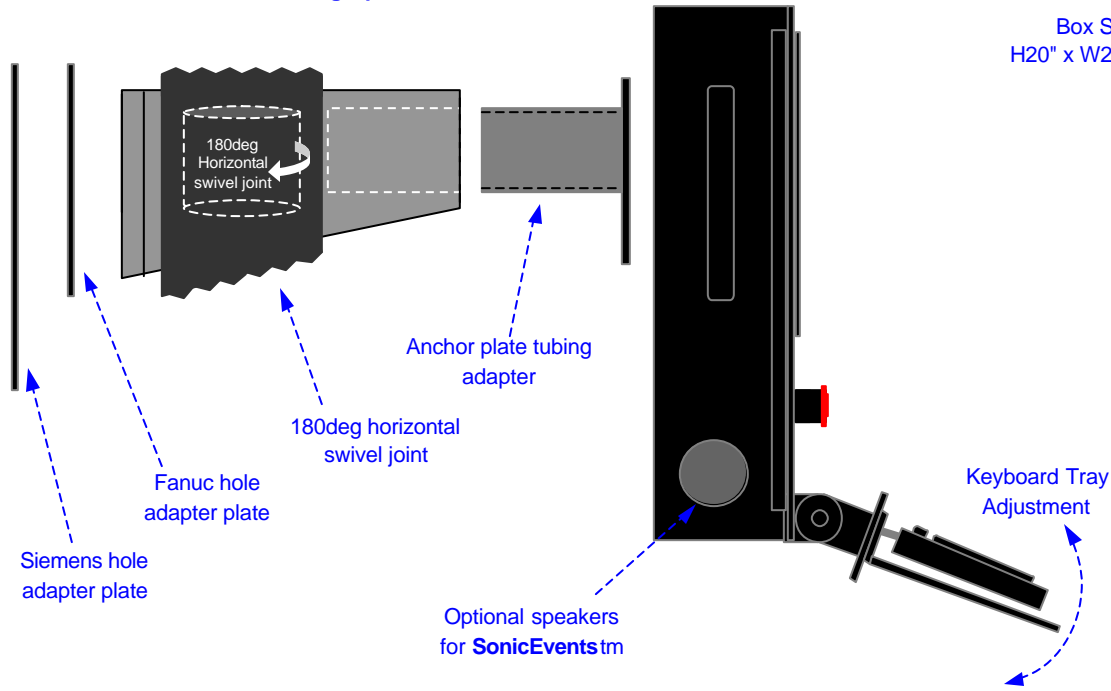

Mounting Options

Box Size
H20" x W20" x D5"

1A-OCOS Operator Station